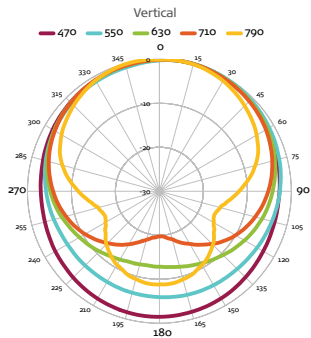

INDOOR

15 dBi

DVB-T

DVB-T2

ISDB-T

	UHF
Frequencies	470 - 790 MHz
Antenna Gain	15 dBi
Amplifier Gain	12 dB
Amplifier Noise	1,3 dB
OIP ₃	28 dBm

Maximum distance is an indication and depends on the specifications of the DVB-T transmitter and circumstances regarding the geographical surroundings of the DVB-T antenna. No rights can be claimed from the information on this product card.