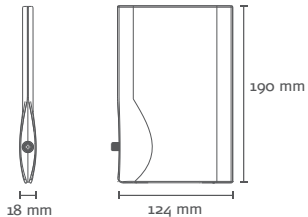

INDOOR

15 dBi

DVB-T

DVB-T2

ISDB-T

	UHF
Frequencies	470 - 790 MHz
Antenna Gain	15 dBi
Amplifier Gain	12 dB
Amplifier Noise	1,3 dB
OIP ₃	28 dBm

Maximum distance is an indication and depends on the specifications of the DVB-T transmitter and circumstances regarding the geographical surroundings of the DVB-T antenna. No rights can be claimed from the information on this product card.