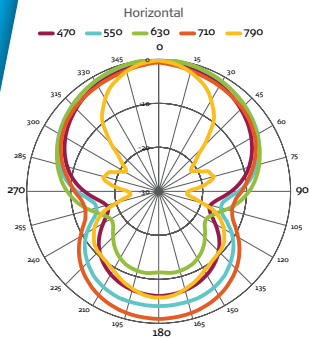

INDOOR

15 dBi

DVB-T

DVB-T2

ISDB-T

	UHF
Frequencies	470 - 790 MHz
Antenna Gain	15 dBi
Amplifier Gain	12 dB
Amplifier Noise	1,3 dB
OIP ₃	28 dBm

Maximum distance is an indication and depends on the specifications of the DVB-T transmitter and circumstances regarding the geographical surroundings of the DVB-T antenna. No rights can be claimed from the information on this product card.