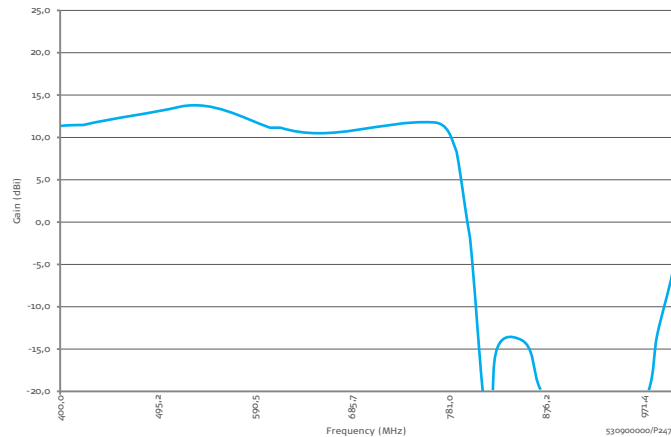

INDOOR

15 dBi

DVB-T

DVB-T2

ISDB-T

	UHF
Frequencies	470 - 790 MHz
Antenna Gain	15 dBi
Amplifier Gain	12 dB
Amplifier Noise	1,3 dB
OIP ₃	28 dBm

Maximum distance is an indication and depends on the specifications of the DVB-T transmitter and circumstances regarding the geographical surroundings of the DVB-T antenna. No rights can be claimed from the information on this product card.