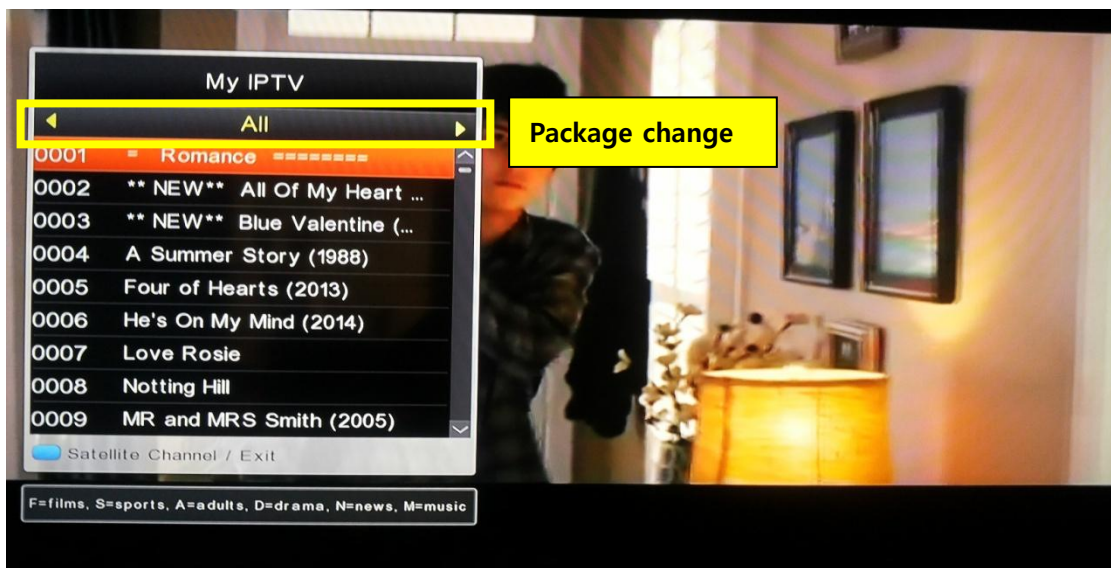

(Process to use)

Main MENU -> IPTV -> My IPTV